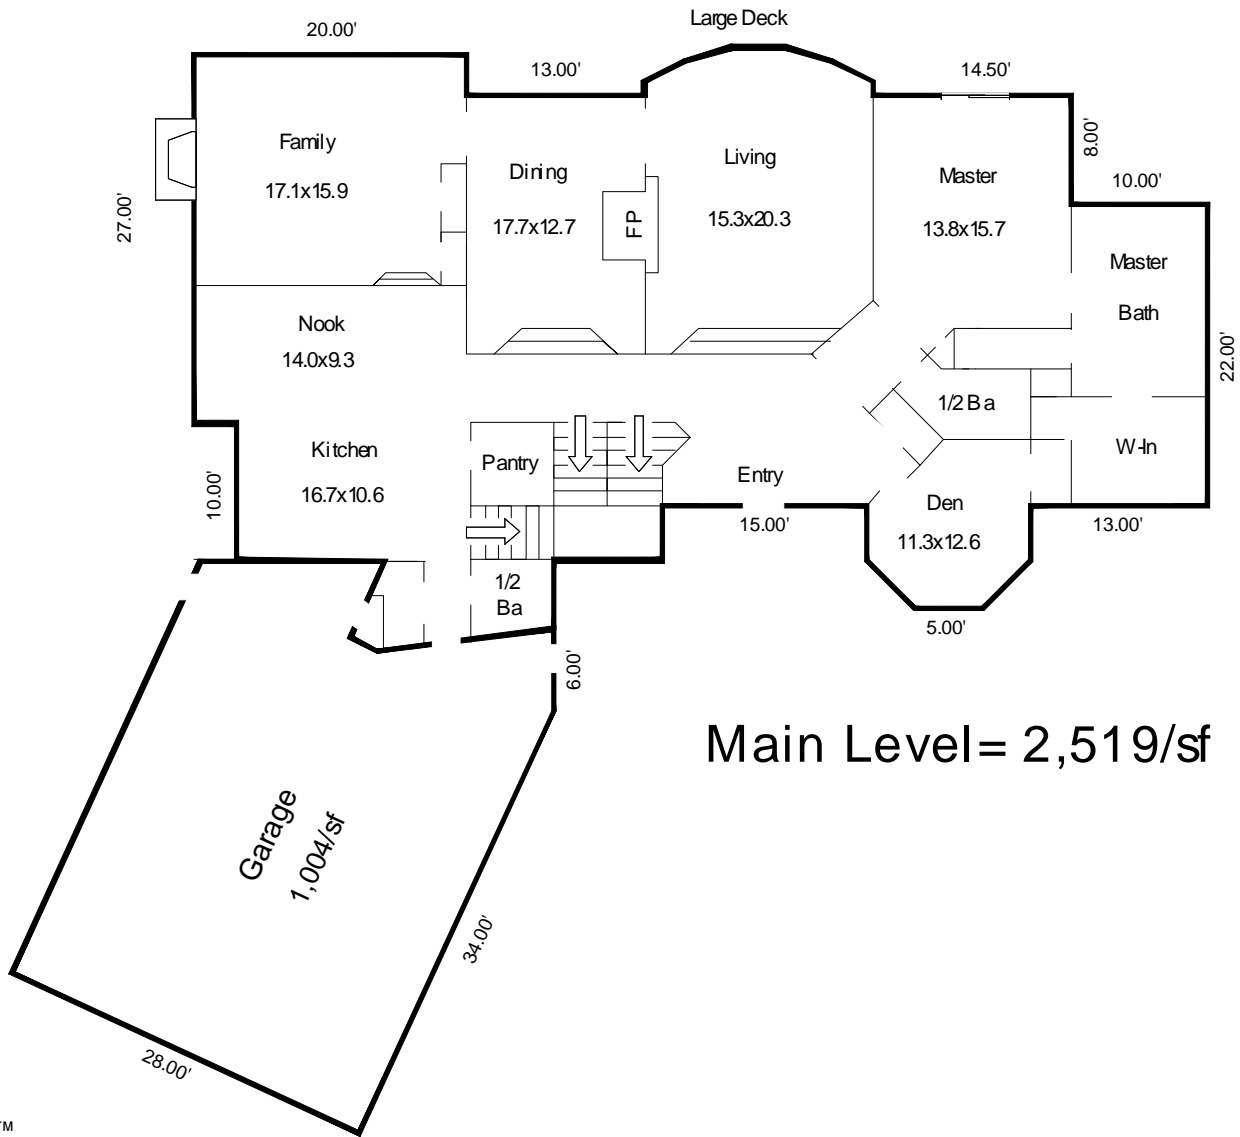

HOME SKETCH

By: Winn Appraisal Services

Prepared for: Debi Laue

Total Living Area= 5,217/sf

Main Level= 2,519/sf

1001 SW Schaeffer Road, West Linn, OR 97068

This sketch has been prepared in accordance with ANSI industry standards
for home measurement using Apex IV for windows program.